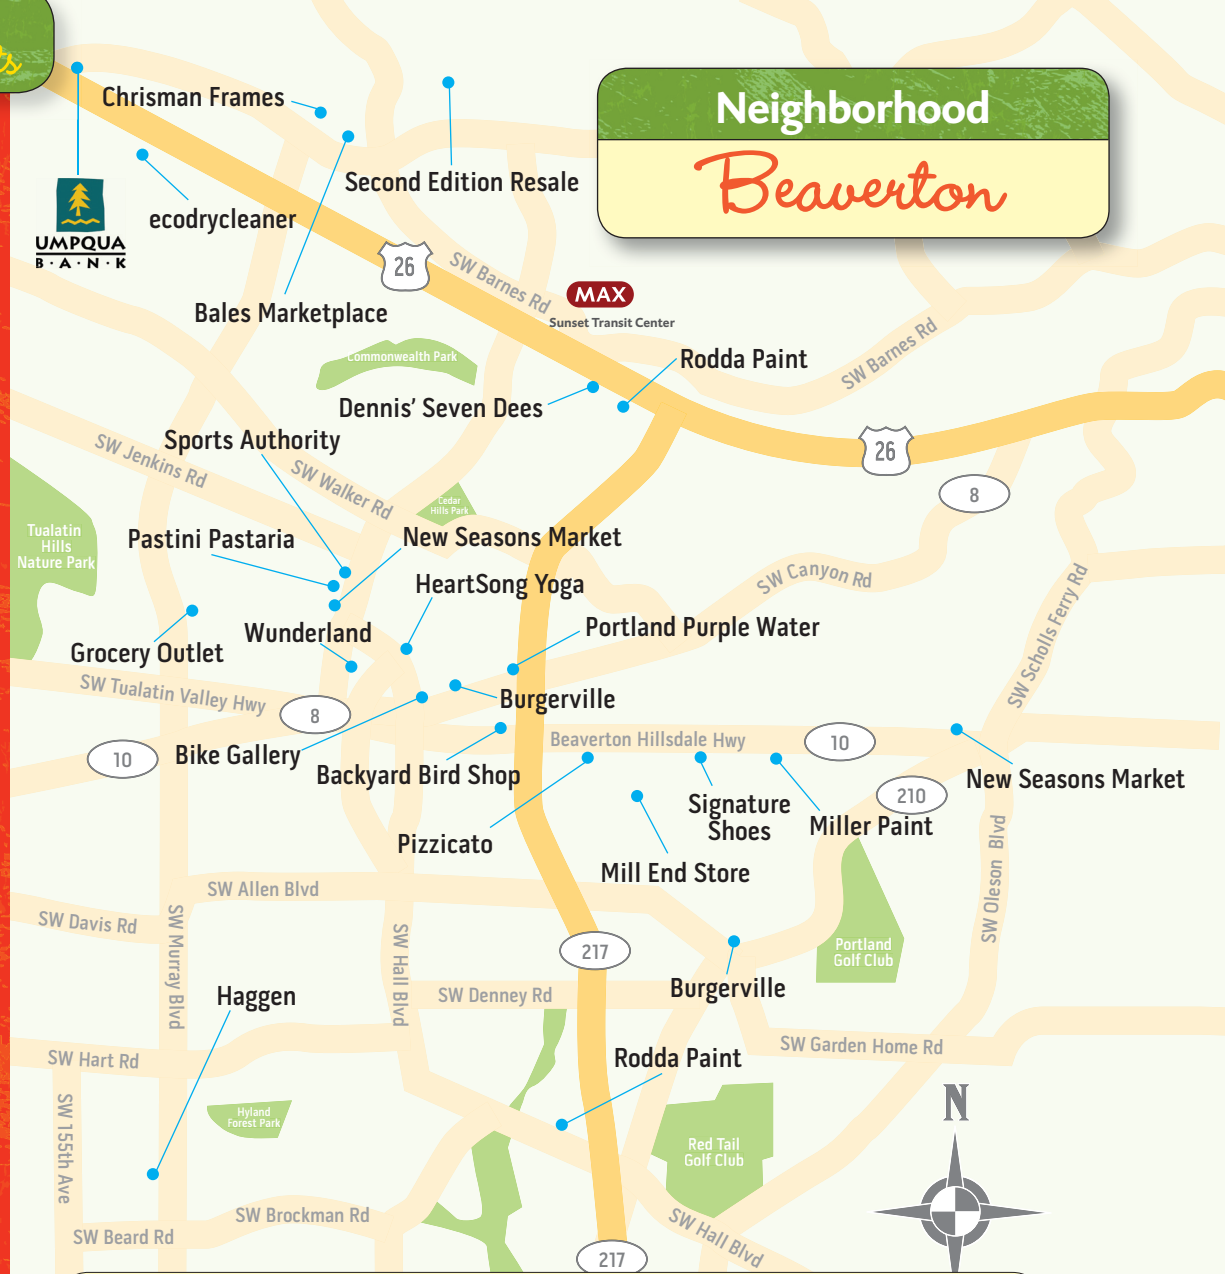

- Backyard Bird Shop C-472
- Bales Marketplace C-14, C-15, C-16
- Bike Gallery C-358, C-359, C-360
- Burgerville C-74, C-75, C-76
- Chrisman Frames C-473
- Dennis' Seven Dees C-451
- ecodrycleaner C-491
- Grocery Outlet C-22, C-23, C-24
- Haggen C-26, C-27, C-28
- HeartSong Yoga C-232
- Mill End Store C-260
- Miller Paint C-454
- New Seasons Market C-2, C-3, C-4
- Pastini Pasteria C-90
- Pizzicato C-66, C-67, C-68
- Portland Purple Water C-449
- Rodda Paint C-456
- Second Edition Resale C-282
- Signature Shoes C-257
- Sports Authority C-346, C-347, C-348
- Umpqua Bank C-34, C-35, C-36
- Wunderland C-199

Find coupons for these merchants in back.

Walk, take transit, bike or use a carsharing service to get around.  
Visit your local trip planner at [trimet.org](http://trimet.org).